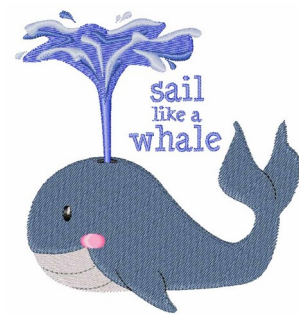

Name: Sail Like Whale Machine Embroidery Design

SKU: WD02-JLA002413B

Brand: Windmill Designs

Unique Colors: 13 (10 color Stops)

Unique Colors

	Color Name (Color Code)	Manufacturer - Type
	Super White (1001) [No Color Selected]	madeira - rayon
	Dusty Lilac (1263) [No Color Selected]	madeira - rayon
	Crocus (286)	Exquisite - Polyester 1000m