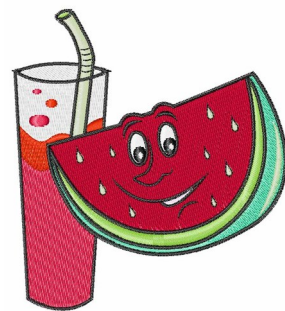

**Name:** Wtermelon & Drink Machine Embroidery Design

**SKU:** WD02-JLA002412A

**Brand:** Windmill Designs

**Unique Colors:** 13 (14 color Stops)