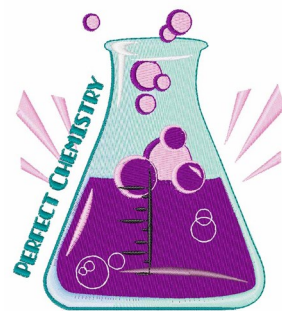

Name: Perfect Chemisty Machine Embroidery Design

SKU: WD02-JLA002410D

Brand: Windmill Designs

Unique Colors: 13 (12 color Stops)

Unique Colors

	Color Name (Color Code)	Manufacturer - Type
	Super White (1001) [No Color Selected]	madeira - rayon
	Dusty Lilac (1263) [No Color Selected]	madeira - rayon
	Crocus (286)	Exquisite - Polyester 1000m

Complete Color Sequence

#		Color Name (Color Code)	Manufacturer - Type
1		Super White (1001) [No Color Selected]	madeira - rayon
2		Super White (1001) [No Color Selected]	madeira - rayon
3		Crocus (286)	Exquisite - Polyester 1000m