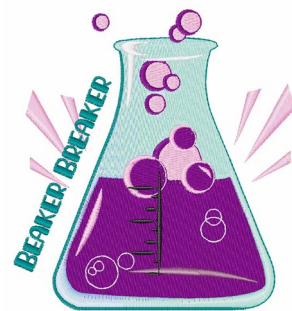

Name: Beaker Breaker Machine Embroidery Design

SKU: WD02-JLA002410B

Brand: Windmill Designs

Unique Colors: 13 (12 color Stops)

Unique Colors

	Color Name (Color Code)	Manufacturer - Type
	Super White (1001) [No Color Selected]	madeira - rayon
	Dusty Lilac (1263) [No Color Selected]	madeira - rayon
	Crocus (286)	Exquisite - Polyester 1000m

Complete Color Sequence

#		Color Name (Color Code)	Manufacturer - Type
1		Super White (1001) [No Color Selected]	madeira - rayon
2		Super White (1001) [No Color Selected]	madeira - rayon
3		Crocus (286)	Exquisite - Polyester 1000m