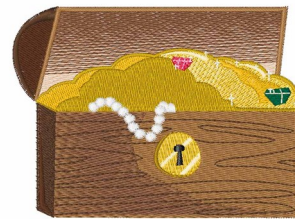

Name: Treasure Chest

SKU: WD02-JLA002401A

Brand: Windmill Designs

Unique Colors: 13 (21 color Stops)

Unique Colors

	Color Name (Color Code)	Manufacturer - Type
	Super White (1001) [No Color Selected]	madeira - rayon
	Dusty Lilac (1263) [No Color Selected]	madeira - rayon
	Crocus (286)	Exquisite - Polyester 1000m

Complete Color Sequence

#		Color Name (Color Code)	Manufacturer - Type
1		Super White (1001) [No Color Selected]	madeira - rayon
2		Super White (1001) [No Color Selected]	madeira - rayon
3		Crocus (286)	Exquisite - Polyester 1000m