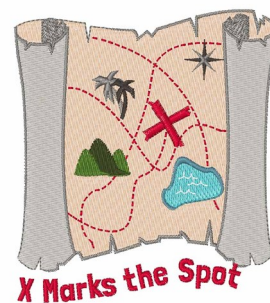

Name: X Marks Spot Machine Embroidery Design

SKU: WD02-JLA002400D

Brand: Windmill Designs

Unique Colors: 13 (15 color Stops)

Unique Colors

	Color Name (Color Code)	Manufacturer - Type
	Super White (1001) [No Color Selected]	madeira - rayon
	Dusty Lilac (1263) [No Color Selected]	madeira - rayon
	Crocus (286)	Exquisite - Polyester 1000m

Complete Color Sequence

#		Color Name (Color Code)	Manufacturer - Type
1		Super White (1001) [No Color Selected]	madeira - rayon
2		Super White (1001) [No Color Selected]	madeira - rayon
3		Crocus (286)	Exquisite - Polyester 1000m