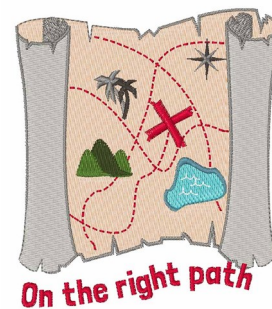

Name: Right Path

SKU: WD02-JLA002400B

Brand: Windmill Designs

Unique Colors: 13 (15 color Stops)

Unique Colors

	Color Name (Color Code)	Manufacturer - Type
	Super White (1001) [No Color Selected]	madeira - rayon
	Dusty Lilac (1263) [No Color Selected]	madeira - rayon
	Crocus (286)	Exquisite - Polyester 1000m