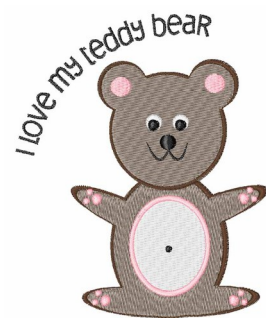

**Name:** My Teddy Machine Embroidery Design

**SKU:** WD02-JLA002393D

**Brand:** Windmill Designs

**Unique Colors:** 13 (6 color Stops)