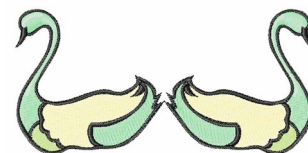

Name: Two Swans Machine Embroidery Design

SKU: WD02-JLA002391A

Brand: Windmill Designs

Unique Colors: 13 (8 color Stops)

Unique Colors

	Color Name (Color Code)	Manufacturer - Type
	Super White (1001) [No Color Selected]	madeira - rayon
	Dusty Lilac (1263) [No Color Selected]	madeira - rayon
	Crocus (286)	Exquisite - Polyester 1000m

Complete Color Sequence

#		Color Name (Color Code)	Manufacturer - Type
1		Super White (1001) [No Color Selected]	madeira - rayon
2		Super White (1001) [No Color Selected]	madeira - rayon
3		Crocus (286)	Exquisite - Polyester 1000m