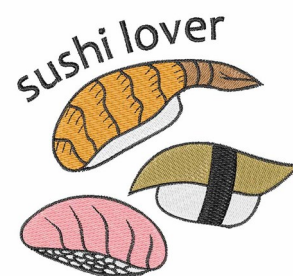

Name: Sushi Lover Machine Embroidery Design

SKU: WD02-JLA002390D

Brand: Windmill Designs

Unique Colors: 13 (10 color Stops)

Unique Colors

	Color Name (Color Code)	Manufacturer - Type
	Super White (1001) [No Color Selected]	madeira - rayon
	Dusty Lilac (1263) [No Color Selected]	madeira - rayon
	Crocus (286)	Exquisite - Polyester 1000m