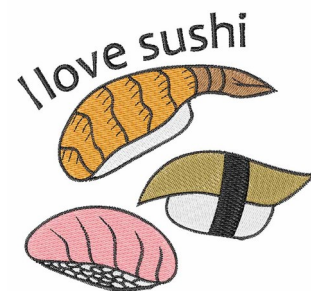

Name: I Love Sushi Machine Embroidery Design

SKU: WD02-JLA002390C

Brand: Windmill Designs

Unique Colors: 13 (10 color Stops)

Unique Colors

	Color Name (Color Code)	Manufacturer - Type
	Super White (1001) [No Color Selected]	madeira - rayon
	Dusty Lilac (1263) [No Color Selected]	madeira - rayon
	Crocus (286)	Exquisite - Polyester 1000m