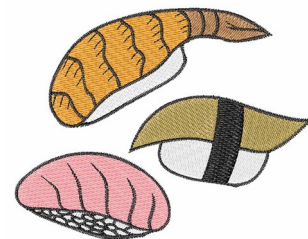

Name: Sushi

SKU: WD02-JLA002390A

Brand: Windmill Designs

Unique Colors: 13 (10 color Stops)

Unique Colors

	Color Name (Color Code)	Manufacturer - Type
	Super White (1001) [No Color Selected]	madeira - rayon
	Dusty Lilac (1263) [No Color Selected]	madeira - rayon
	Crocus (286)	Exquisite - Polyester 1000m

Complete Color Sequence

#		Color Name (Color Code)	Manufacturer - Type
1		Super White (1001) [No Color Selected]	madeira - rayon
2		Super White (1001) [No Color Selected]	madeira - rayon
3		Crocus (286)	Exquisite - Polyester 1000m