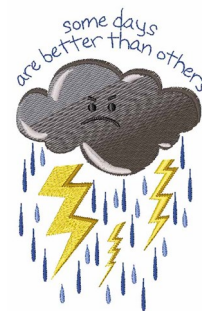

Name: Some Days Machine Embroidery Design

SKU: WD02-JLA002386B

Brand: Windmill Designs

Unique Colors: 13 (8 color Stops)

Unique Colors

	Color Name (Color Code)	Manufacturer - Type
	Super White (1001) [No Color Selected]	madeira - rayon
	Dusty Lilac (1263) [No Color Selected]	madeira - rayon
	Crocus (286)	Exquisite - Polyester 1000m