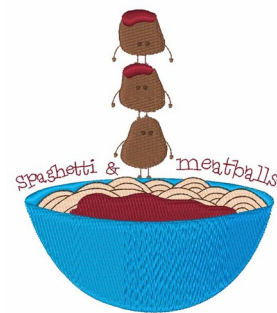

Name: Spaghetti Machine Embroidery Design

SKU: WD02-JLA002381D

Brand: Windmill Designs

Unique Colors: 13 (9 color Stops)

Unique Colors

| | Color Name (Color Code) | Manufacturer - Type |
|--|--|-----------------------------|
|  | Super White (1001) [No Color Selected] | madeira - rayon |
|  | Dusty Lilac (1263) [No Color Selected] | madeira - rayon |
|  | Crocus (286) | Exquisite - Polyester 1000m |