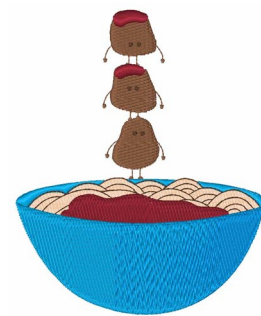

Name: Spaghetti & Meatballs

SKU: WD02-JLA002381A

Brand: Windmill Designs

Unique Colors: 13 (8 color Stops)

Unique Colors

	Color Name (Color Code)	Manufacturer - Type
	Super White (1001) [No Color Selected]	madeira - rayon
	Dusty Lilac (1263) [No Color Selected]	madeira - rayon
	Crocus (286)	Exquisite - Polyester 1000m

Complete Color Sequence

#		Color Name (Color Code)	Manufacturer - Type
1		Super White (1001) [No Color Selected]	madeira - rayon
2		Super White (1001) [No Color Selected]	madeira - rayon
3		Crocus (286)	Exquisite - Polyester 1000m