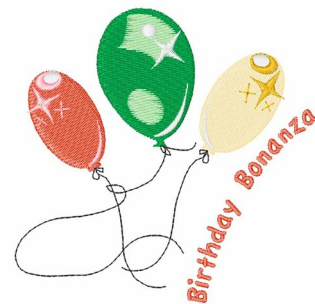

Name: Birthday Bonanza Machine Embroidery Design

SKU: WD02-JLA002366B

Brand: Windmill Designs

Unique Colors: 13 (10 color Stops)

Unique Colors

	Color Name (Color Code)	Manufacturer - Type
	Super White (1001) [No Color Selected]	madeira - rayon
	Dusty Lilac (1263) [No Color Selected]	madeira - rayon
	Crocus (286)	Exquisite - Polyester 1000m