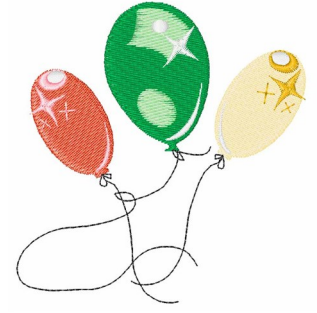

Name: Balloons

SKU: WD02-JLA002366A

Brand: Windmill Designs

Unique Colors: 13 (9 color Stops)

Unique Colors

	Color Name (Color Code)	Manufacturer - Type
	Super White (1001) [No Color Selected]	madeira - rayon
	Dusty Lilac (1263) [No Color Selected]	madeira - rayon
	Crocus (286)	Exquisite - Polyester 1000m

Complete Color Sequence

#		Color Name (Color Code)	Manufacturer - Type
1		Super White (1001) [No Color Selected]	madeira - rayon
2		Super White (1001) [No Color Selected]	madeira - rayon
3		Crocus (286)	Exquisite - Polyester 1000m