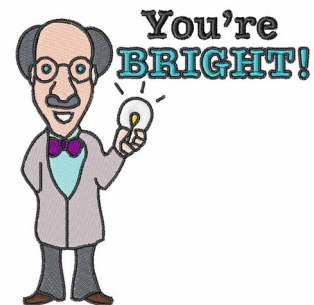

**Name:** Youre Bright Machine Embroidery Design

**SKU:** WD02-JLA002365C

**Brand:** Windmill Designs

**Unique Colors:** 13 (14 color Stops)