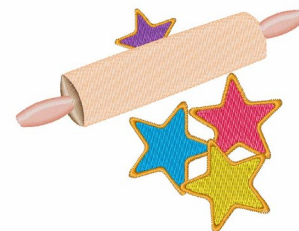

**Name:** Rolling Pin

**SKU:** WD02-JLA002360B

**Brand:** Windmill Designs

**Unique Colors:** 13 (8 color Stops)

## Unique Colors

	<b>Color Name (Color Code)</b>	<b>Manufacturer - Type</b>
	Super White (1001) [No Color Selected]	madeira - rayon
	Dusty Lilac (1263) [No Color Selected]	madeira - rayon
	Crocus (286)	Exquisite - Polyester 1000m

# Complete Color Sequence

#		Color Name (Color Code)	Manufacturer - Type
1		Super White (1001) [No Color Selected]	madeira - rayon
2		Super White (1001) [No Color Selected]	madeira - rayon
3		Crocus (286)	Exquisite - Polyester 1000m