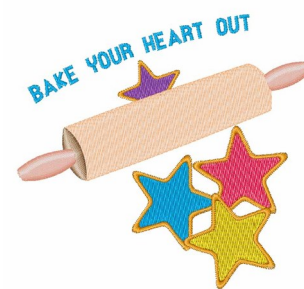

Name: Bake Heart Out Machine Embroidery Design

SKU: WD02-JLA002360A

Brand: Windmill Designs

Unique Colors: 13 (9 color Stops)

Unique Colors

	Color Name (Color Code)	Manufacturer - Type
	Super White (1001) [No Color Selected]	madeira - rayon
	Dusty Lilac (1263) [No Color Selected]	madeira - rayon
	Crocus (286)	Exquisite - Polyester 1000m

Complete Color Sequence

#		Color Name (Color Code)	Manufacturer - Type
1		Super White (1001) [No Color Selected]	madeira - rayon
2		Super White (1001) [No Color Selected]	madeira - rayon
3		Crocus (286)	Exquisite - Polyester 1000m