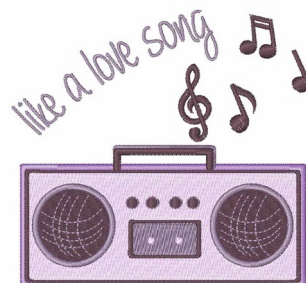

Name: Love Song Machine Embroidery Design

SKU: WD02-JLA002353C

Brand: Windmill Designs

Unique Colors: 13 (8 color Stops)

Unique Colors

	Color Name (Color Code)	Manufacturer - Type
	Super White (1001) [No Color Selected]	madeira - rayon
	Dusty Lilac (1263) [No Color Selected]	madeira - rayon
	Crocus (286)	Exquisite - Polyester 1000m