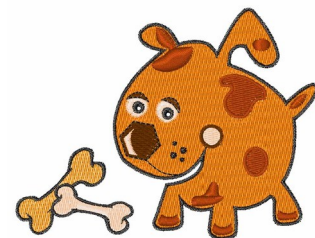

**Name:** Dog With Bones Machine Embroidery Design

**SKU:** WD02-JLA002351A

**Brand:** Windmill Designs

**Unique Colors:** 13 (10 color Stops)