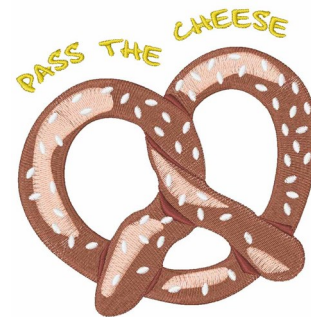

Name: Pass The Cheese Machine Embroidery Design

SKU: WD02-JLA002341B

Brand: Windmill Designs

Unique Colors: 13 (5 color Stops)

Unique Colors

	Color Name (Color Code)	Manufacturer - Type
	Super White (1001) [No Color Selected]	madeira - rayon
	Dusty Lilac (1263) [No Color Selected]	madeira - rayon
	Crocus (286)	Exquisite - Polyester 1000m

Complete Color Sequence

#		Color Name (Color Code)	Manufacturer - Type
1		Super White (1001) [No Color Selected]	madeira - rayon
2		Super White (1001) [No Color Selected]	madeira - rayon
3		Crocus (286)	Exquisite - Polyester 1000m