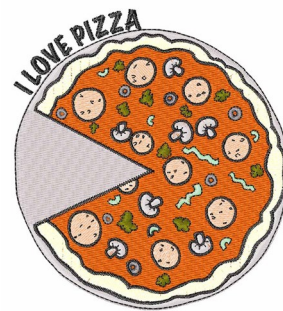

Name: Love Pizza Machine Embroidery Design

SKU: WD02-JLA002340C

Brand: Windmill Designs

Unique Colors: 13 (13 color Stops)

Unique Colors

	Color Name (Color Code)	Manufacturer - Type
	Super White (1001) [No Color Selected]	madeira - rayon
	Dusty Lilac (1263) [No Color Selected]	madeira - rayon
	Crocus (286)	Exquisite - Polyester 1000m