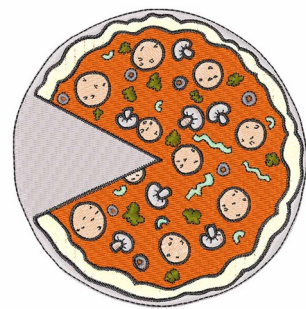

Name: Pizza Pie

SKU: WD02-JLA002340B

Brand: Windmill Designs

Unique Colors: 13 (13 color Stops)

Unique Colors

	Color Name (Color Code)	Manufacturer - Type
	Super White (1001) [No Color Selected]	madeira - rayon
	Dusty Lilac (1263) [No Color Selected]	madeira - rayon
	Crocus (286)	Exquisite - Polyester 1000m

Complete Color Sequence

#		Color Name (Color Code)	Manufacturer - Type
1		Super White (1001) [No Color Selected]	madeira - rayon
2		Super White (1001) [No Color Selected]	madeira - rayon
3		Crocus (286)	Exquisite - Polyester 1000m