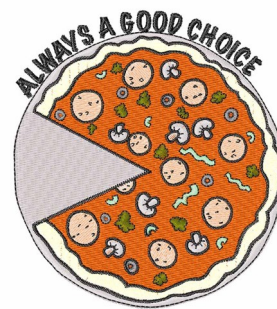

Name: Good Choice Machine Embroidery Design

SKU: WD02-JLA002340A

Brand: Windmill Designs

Unique Colors: 13 (13 color Stops)

Unique Colors

	Color Name (Color Code)	Manufacturer - Type
	Super White (1001) [No Color Selected]	madeira - rayon
	Dusty Lilac (1263) [No Color Selected]	madeira - rayon
	Crocus (286)	Exquisite - Polyester 1000m