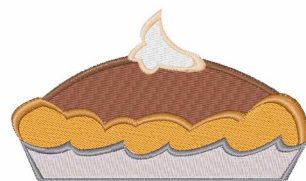

Name: Pumpkin Pie Machine Embroidery Design

SKU: WD02-JLA002335A

Brand: Windmill Designs

Unique Colors: 13 (8 color Stops)

Unique Colors

	Color Name (Color Code)	Manufacturer - Type
	Super White (1001) [No Color Selected]	madeira - rayon
	Dusty Lilac (1263) [No Color Selected]	madeira - rayon
	Crocus (286)	Exquisite - Polyester 1000m

Complete Color Sequence

#		Color Name (Color Code)	Manufacturer - Type
1		Super White (1001) [No Color Selected]	madeira - rayon
2		Super White (1001) [No Color Selected]	madeira - rayon
3		Crocus (286)	Exquisite - Polyester 1000m