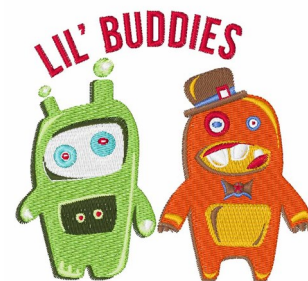

**Name:** Lil Buddies Machine Embroidery Design

**SKU:** WD02-JLA002333C

**Brand:** Windmill Designs

**Unique Colors:** 13 (16 color Stops)