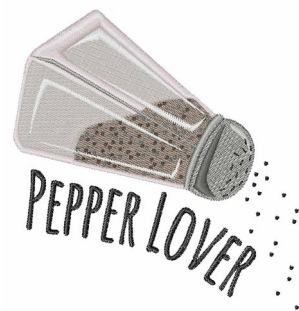

Name: Pepper Lover Machine Embroidery Design

SKU: WD02-JLA002332C

Brand: Windmill Designs

Unique Colors: 13 (11 color Stops)

Unique Colors

	Color Name (Color Code)	Manufacturer - Type
	Super White (1001) [No Color Selected]	madeira - rayon
	Dusty Lilac (1263) [No Color Selected]	madeira - rayon
	Crocus (286)	Exquisite - Polyester 1000m

Complete Color Sequence

#		Color Name (Color Code)	Manufacturer - Type
1		Super White (1001) [No Color Selected]	madeira - rayon
2		Super White (1001) [No Color Selected]	madeira - rayon
3		Crocus (286)	Exquisite - Polyester 1000m