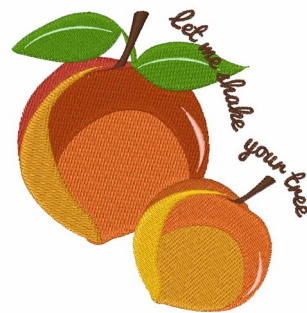

Name: Shake Your Tree Machine Embroidery Design

SKU: WD02-JLA002328C

Brand: Windmill Designs

Unique Colors: 13 (12 color Stops)

Unique Colors

	Color Name (Color Code)	Manufacturer - Type
	Super White (1001) [No Color Selected]	madeira - rayon
	Dusty Lilac (1263) [No Color Selected]	madeira - rayon
	Crocus (286)	Exquisite - Polyester 1000m