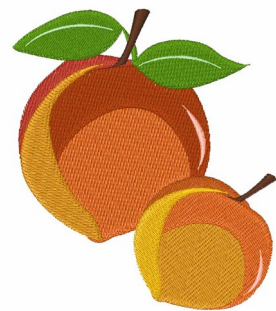

Name: Peaches Machine Embroidery Design

SKU: WD02-JLA002328A

Brand: Windmill Designs

Unique Colors: 13 (11 color Stops)

Unique Colors

	Color Name (Color Code)	Manufacturer - Type
	Super White (1001) [No Color Selected]	madeira - rayon
	Dusty Lilac (1263) [No Color Selected]	madeira - rayon
	Crocus (286)	Exquisite - Polyester 1000m

Complete Color Sequence

#		Color Name (Color Code)	Manufacturer - Type
1		Super White (1001) [No Color Selected]	madeira - rayon
2		Super White (1001) [No Color Selected]	madeira - rayon
3		Crocus (286)	Exquisite - Polyester 1000m