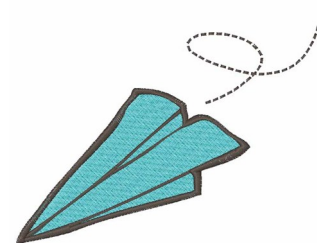

Name: Paper Airplane

SKU: WD02-JLA002326A

Brand: Windmill Designs

Unique Colors: 13 (2 color Stops)

Unique Colors

	Color Name (Color Code)	Manufacturer - Type
	Super White (1001) [No Color Selected]	madeira - rayon
	Dusty Lilac (1263) [No Color Selected]	madeira - rayon
	Crocus (286)	Exquisite - Polyester 1000m

Complete Color Sequence

#		Color Name (Color Code)	Manufacturer - Type
1		Super White (1001) [No Color Selected]	madeira - rayon
2		Super White (1001) [No Color Selected]	madeira - rayon
3		Crocus (286)	Exquisite - Polyester 1000m