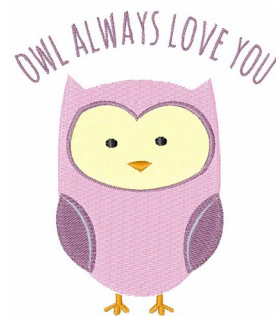

Name: Love You Machine Embroidery Design

SKU: WD02-JLA002325B

Brand: Windmill Designs

Unique Colors: 13 (7 color Stops)

Unique Colors

	Color Name (Color Code)	Manufacturer - Type
	Super White (1001) [No Color Selected]	madeira - rayon
	Dusty Lilac (1263) [No Color Selected]	madeira - rayon
	Crocus (286)	Exquisite - Polyester 1000m