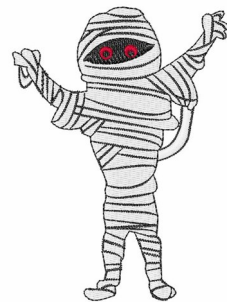

Name: Mummy

SKU: WD02-JLA002321A

Brand: Windmill Designs

Unique Colors: 13 (3 color Stops)

Unique Colors

	Color Name (Color Code)	Manufacturer - Type
	Super White (1001) [No Color Selected]	madeira - rayon
	Dusty Lilac (1263) [No Color Selected]	madeira - rayon
	Crocus (286)	Exquisite - Polyester 1000m

Complete Color Sequence

#		Color Name (Color Code)	Manufacturer - Type
1		Super White (1001) [No Color Selected]	madeira - rayon
2		Super White (1001) [No Color Selected]	madeira - rayon
3		Crocus (286)	Exquisite - Polyester 1000m