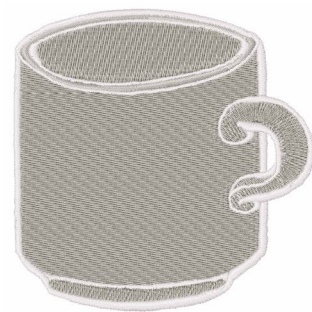

Name: Coffee Cup

SKU: WD02-JLA002320A

Brand: Windmill Designs

Unique Colors: 13 (2 color Stops)

Unique Colors

	Color Name (Color Code)	Manufacturer - Type
	Super White (1001) [No Color Selected]	madeira - rayon
	Dusty Lilac (1263) [No Color Selected]	madeira - rayon
	Crocus (286)	Exquisite - Polyester 1000m

Complete Color Sequence

#		Color Name (Color Code)	Manufacturer - Type
1		Super White (1001) [No Color Selected]	madeira - rayon
2		Super White (1001) [No Color Selected]	madeira - rayon
3		Crocus (286)	Exquisite - Polyester 1000m