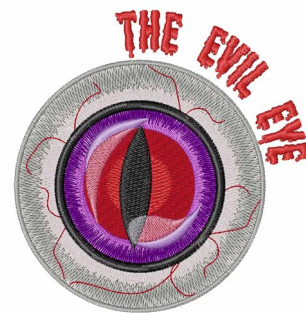

Name: The Evil Eye Machine Embroidery Design

SKU: WD02-JLA002318B

Brand: Windmill Designs

Unique Colors: 13 (11 color Stops)

Unique Colors

	Color Name (Color Code)	Manufacturer - Type
	Super White (1001) [No Color Selected]	madeira - rayon
	Dusty Lilac (1263) [No Color Selected]	madeira - rayon
	Crocus (286)	Exquisite - Polyester 1000m

Complete Color Sequence

#		Color Name (Color Code)	Manufacturer - Type
1		Super White (1001) [No Color Selected]	madeira - rayon
2		Super White (1001) [No Color Selected]	madeira - rayon
3		Crocus (286)	Exquisite - Polyester 1000m