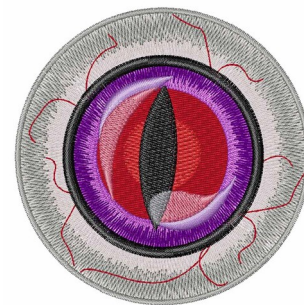

Name: Evil Eye Machine Embroidery Design

SKU: WD02-JLA002318A

Brand: Windmill Designs

Unique Colors: 13 (10 color Stops)

Unique Colors

	Color Name (Color Code)	Manufacturer - Type
	Super White (1001) [No Color Selected]	madeira - rayon
	Dusty Lilac (1263) [No Color Selected]	madeira - rayon
	Crocus (286)	Exquisite - Polyester 1000m

Complete Color Sequence

#		Color Name (Color Code)	Manufacturer - Type
1		Super White (1001) [No Color Selected]	madeira - rayon
2		Super White (1001) [No Color Selected]	madeira - rayon
3		Crocus (286)	Exquisite - Polyester 1000m