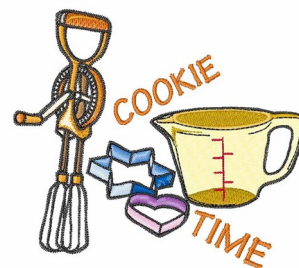

Name: Cookie Time Machine Embroidery Design

SKU: WD02-JLA002317B

Brand: Windmill Designs

Unique Colors: 13 (16 color Stops)

Unique Colors

	Color Name (Color Code)	Manufacturer - Type
	Super White (1001) [No Color Selected]	madeira - rayon
	Dusty Lilac (1263) [No Color Selected]	madeira - rayon
	Crocus (286)	Exquisite - Polyester 1000m