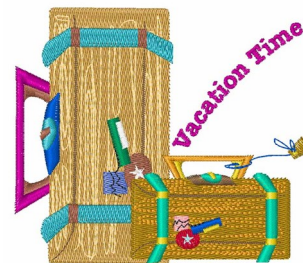

Name: Vacation Time Machine Embroidery Design

SKU: WD02-JLA002314D

Brand: Windmill Designs

Unique Colors: 13 (26 color Stops)

Unique Colors

	Color Name (Color Code)	Manufacturer - Type
	Super White (1001) [No Color Selected]	madeira - rayon
	Dusty Lilac (1263) [No Color Selected]	madeira - rayon
	Crocus (286)	Exquisite - Polyester 1000m