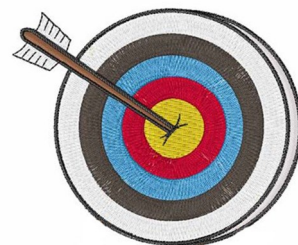

Name: Archery Target Machine Embroidery Design

SKU: WD02-JLA002311B1

Brand: Windmill Designs

Unique Colors: 13 (9 color Stops)

Unique Colors

	Color Name (Color Code)	Manufacturer - Type
	Super White (1001) [No Color Selected]	madeira - rayon
	Dusty Lilac (1263) [No Color Selected]	madeira - rayon
	Crocus (286)	Exquisite - Polyester 1000m

Complete Color Sequence

#		Color Name (Color Code)	Manufacturer - Type
1		Super White (1001) [No Color Selected]	madeira - rayon
2		Super White (1001) [No Color Selected]	madeira - rayon
3		Crocus (286)	Exquisite - Polyester 1000m