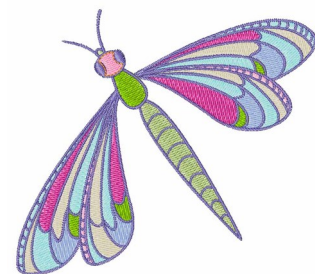

**Name:** Dragonfly

**SKU:** WD02-JLA002306A

**Brand:** Windmill Designs

**Unique Colors:** 13 (12 color Stops)

## Unique Colors

	<b>Color Name (Color Code)</b>	<b>Manufacturer - Type</b>
	Super White (1001) [No Color Selected]	madeira - rayon
	Dusty Lilac (1263) [No Color Selected]	madeira - rayon
	Crocus (286)	Exquisite - Polyester 1000m