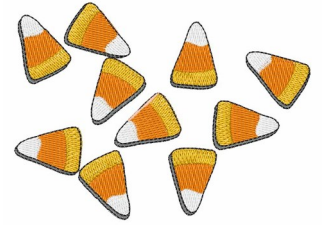

Name: Candy Corn

SKU: WD02-JLA002304D

Brand: Windmill Designs

Unique Colors: 13 (11 color Stops)

Unique Colors

	Color Name (Color Code)	Manufacturer - Type
	Super White (1001) [No Color Selected]	madeira - rayon
	Dusty Lilac (1263) [No Color Selected]	madeira - rayon
	Crocus (286)	Exquisite - Polyester 1000m

Complete Color Sequence

#		Color Name (Color Code)	Manufacturer - Type
1		Super White (1001) [No Color Selected]	madeira - rayon
2		Super White (1001) [No Color Selected]	madeira - rayon
3		Crocus (286)	Exquisite - Polyester 1000m