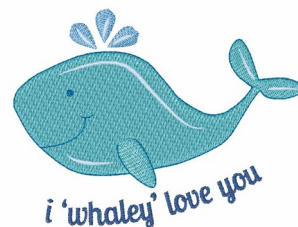

**Name:** Whaley Love You Machine Embroidery Design

**SKU:** WD02-JLA002301C

**Brand:** Windmill Designs

**Unique Colors:** 13 (5 color Stops)