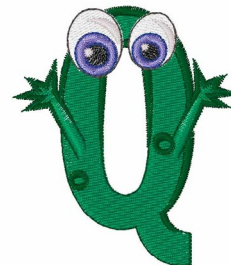

Name: Green Monsters Q Machine Embroidery Design

SKU: WD02-JLA002294_Q

Brand: Windmill Designs

Unique Colors: 13 (8 color Stops)

Unique Colors

	Color Name (Color Code)	Manufacturer - Type
	Super White (1001) [No Color Selected]	madeira - rayon
	Dusty Lilac (1263) [No Color Selected]	madeira - rayon
	Crocus (286)	Exquisite - Polyester 1000m

Complete Color Sequence

#		Color Name (Color Code)	Manufacturer - Type
1		Super White (1001) [No Color Selected]	madeira - rayon
2		Super White (1001) [No Color Selected]	madeira - rayon
3		Crocus (286)	Exquisite - Polyester 1000m