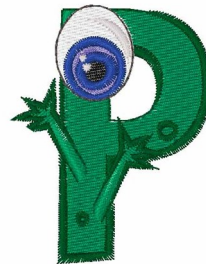

**Name:** Green Monsters P Machine Embroidery Design

**SKU:** WD02-JLA002294\_P

**Brand:** Windmill Designs

**Unique Colors:** 13 (8 color Stops)

## Unique Colors

	<b>Color Name (Color Code)</b>	<b>Manufacturer - Type</b>
	Super White (1001) [No Color Selected]	madeira - rayon
	Dusty Lilac (1263) [No Color Selected]	madeira - rayon
	Crocus (286)	Exquisite - Polyester 1000m

# Complete Color Sequence

#		Color Name (Color Code)	Manufacturer - Type
1		Super White (1001) [No Color Selected]	madeira - rayon
2		Super White (1001) [No Color Selected]	madeira - rayon
3		Crocus (286)	Exquisite - Polyester 1000m