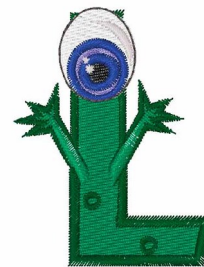

Name: Green Monsters L Machine Embroidery Design

SKU: WD02-JLA002294_L

Brand: Windmill Designs

Unique Colors: 13 (8 color Stops)

Unique Colors

	Color Name (Color Code)	Manufacturer - Type
	Super White (1001) [No Color Selected]	madeira - rayon
	Dusty Lilac (1263) [No Color Selected]	madeira - rayon
	Crocus (286)	Exquisite - Polyester 1000m

Complete Color Sequence

#		Color Name (Color Code)	Manufacturer - Type
1		Super White (1001) [No Color Selected]	madeira - rayon
2		Super White (1001) [No Color Selected]	madeira - rayon
3		Crocus (286)	Exquisite - Polyester 1000m