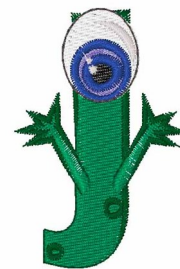

Name: Green Monsters J

SKU: WD02-JLA002294_J

Brand: Windmill Designs

Unique Colors: 13 (8 color Stops)

Unique Colors

	Color Name (Color Code)	Manufacturer - Type
	Super White (1001) [No Color Selected]	madeira - rayon
	Dusty Lilac (1263) [No Color Selected]	madeira - rayon
	Crocus (286)	Exquisite - Polyester 1000m

Complete Color Sequence

#		Color Name (Color Code)	Manufacturer - Type
1		Super White (1001) [No Color Selected]	madeira - rayon
2		Super White (1001) [No Color Selected]	madeira - rayon
3		Crocus (286)	Exquisite - Polyester 1000m