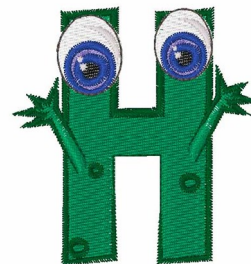

**Name:** Green Monsters H

**SKU:** WD02-JLA002294\_H

**Brand:** Windmill Designs

**Unique Colors:** 13 (8 color Stops)

## Unique Colors

	<b>Color Name (Color Code)</b>	<b>Manufacturer - Type</b>
	Super White (1001) [No Color Selected]	madeira - rayon
	Dusty Lilac (1263) [No Color Selected]	madeira - rayon
	Crocus (286)	Exquisite - Polyester 1000m

# Complete Color Sequence

#		Color Name (Color Code)	Manufacturer - Type
1		Super White (1001) [No Color Selected]	madeira - rayon
2		Super White (1001) [No Color Selected]	madeira - rayon
3		Crocus (286)	Exquisite - Polyester 1000m