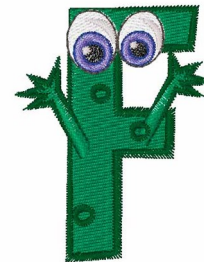

Name: Green Monsters F

SKU: WD02-JLA002294_F

Brand: Windmill Designs

Unique Colors: 13 (8 color Stops)

Unique Colors

	Color Name (Color Code)	Manufacturer - Type
	Super White (1001) [No Color Selected]	madeira - rayon
	Dusty Lilac (1263) [No Color Selected]	madeira - rayon
	Crocus (286)	Exquisite - Polyester 1000m

Complete Color Sequence

#		Color Name (Color Code)	Manufacturer - Type
1		Super White (1001) [No Color Selected]	madeira - rayon
2		Super White (1001) [No Color Selected]	madeira - rayon
3		Crocus (286)	Exquisite - Polyester 1000m