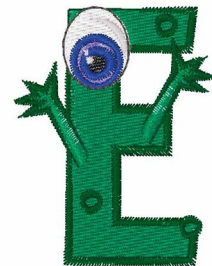

Name: Green Monsters E

SKU: WD02-JLA002294_E

Brand: Windmill Designs

Unique Colors: 13 (8 color Stops)

Unique Colors

	Color Name (Color Code)	Manufacturer - Type
	Super White (1001) [No Color Selected]	madeira - rayon
	Dusty Lilac (1263) [No Color Selected]	madeira - rayon
	Crocus (286)	Exquisite - Polyester 1000m

Complete Color Sequence

#		Color Name (Color Code)	Manufacturer - Type
1		Super White (1001) [No Color Selected]	madeira - rayon
2		Super White (1001) [No Color Selected]	madeira - rayon
3		Crocus (286)	Exquisite - Polyester 1000m